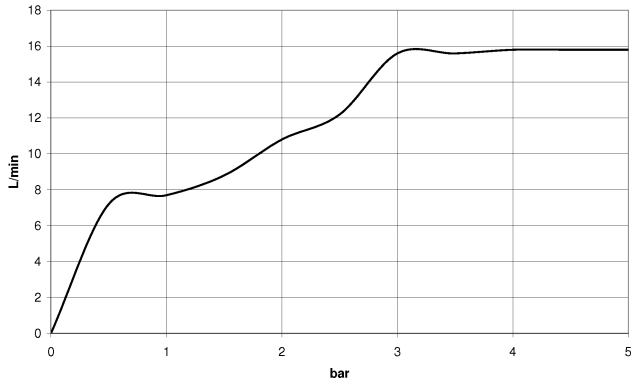

## TARA Shower set - Dark Chrome

---

TARA

ST 050 203 1892

ST 050 203 1892

mm [inches]

Flow rate chart

Certificates