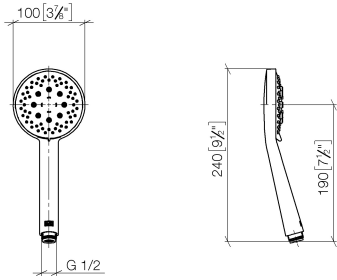

ST 050 203 1892

- slide bar
- Pipe diameter 18 mm
- rosettes Ø 55 mm
- gauge 800 mm
- metal shower hose 1750mm with integrated anti-twist protection
- shower hose connector 3/8"
- Three or five settings: COMPACT RAIN, COMPACT SOFT FLOW, COMPACT AQUAPRESSURE FLOW, max. flow rate 15 l/min (at 3 bar)
- Function from: 7 l/min
- spray head Ø 100mm

## TARA Shower set - Dark Chrome

---

TARA

ST 050 203 1892

ST 050 203 1892

- slide bar
- Pipe diameter 18 mm
- rosettes Ø 55 mm
- gauge 800 mm
- metal shower hose 1750mm with integrated anti-twist protection
- shower hose connector 3/8"

ST 050 203 1892

mm [inches]

ST 050 203 1892

Parts for other finishes can be found here: [Chrome](#)

- Three or five settings: COMPACT RAIN, COMPACT SOFT FLOW, COMPACT AQUAPRESSURE FLOW, max. flow rate 15 l/min (at 3 bar)
- with anti-scale system
- spray head Ø 100mm
- 1/2" connection
- WRAS 1704043
- Function from: 7 l/min

## TARA Shower set - Dark Chrome

---

TARA

ST 050 203 1892

ST 050 203 1892

mm [inches]

Flow rate chart

Certificates