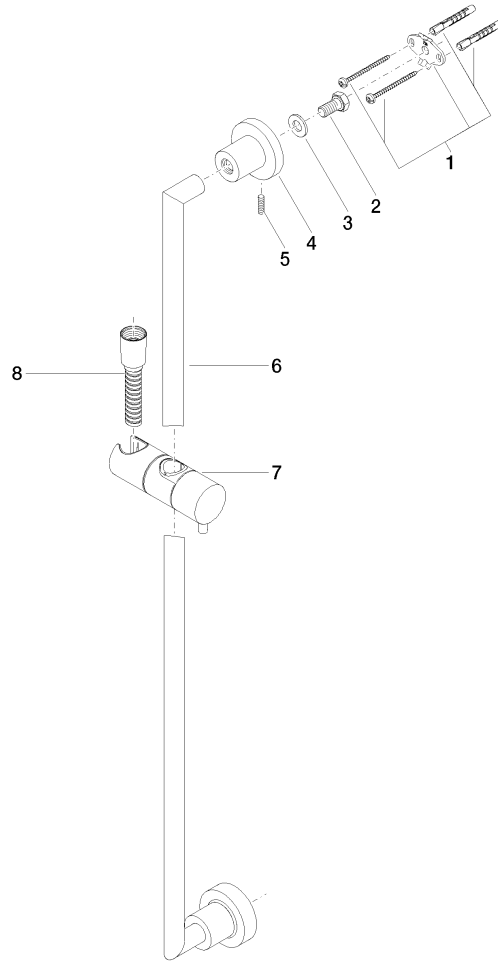

ST 050 203 1892

- slide bar
- Pipe diameter 18 mm
- rosettes Ø 55 mm
- gauge 800 mm
- metal shower hose 1750mm with integrated anti-twist protection
- shower hose connector 3/8"
- Three or five settings: COMPACT RAIN, COMPACT SOFT FLOW, COMPACT AQUAPRESSURE FLOW, max. flow rate 15 l/min (at 3 bar)
- Function from: 7 l/min
- spray head Ø 100mm

## TARA Shower set - Dark Chrome

---

TARA

ST 050 203 1892

ST 050 203 1892

- slide bar
- Pipe diameter 18 mm
- rosettes Ø 55 mm
- gauge 800 mm
- metal shower hose 1750mm with integrated anti-twist protection
- shower hose connector 3/8"

ST 050 203 1892

mm [inches]

ST 050 203 1892

Parts for other finishes can be found here: [Chrome](#)

- Three or five settings: COMPACT RAIN, COMPACT SOFT FLOW, COMPACT AQUAPRESSURE FLOW, max. flow rate 15 l/min (at 3 bar)
- with anti-scale system
- spray head Ø 100mm
- 1/2" connection
- WRAS 1704043
- Function from: 7 l/min

## TARA Shower set - Dark Chrome

---

TARA

ST 050 203 1892

ST 050 203 1892

mm [inches]

Flow rate chart

Certificates