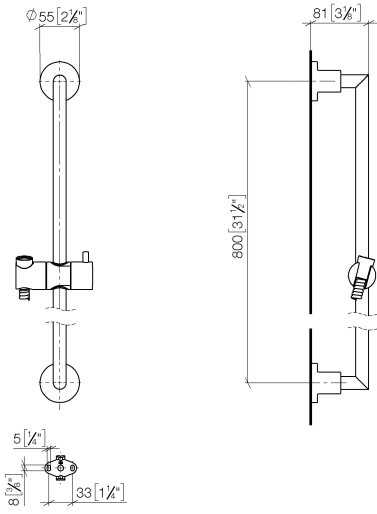

ST 050 203 1892

- slide bar
- Pipe diameter 18 mm
- rosettes Ø 55 mm
- gauge 800 mm
- metal shower hose 1750mm with integrated anti-twist protection
- shower hose connector 3/8"
- Three or five settings: COMPACT RAIN, COMPACT SOFT FLOW, COMPACT AQUAPRESSURE FLOW, max. flow rate 15 l/min (at 3 bar)
- Function from: 7 l/min
- spray head Ø 100mm

## TARA Shower set - Dark Chrome

---

TARA

ST 050 203 1892

ST 050 203 1892

- slide bar
- Pipe diameter 18 mm
- rosettes Ø 55 mm
- gauge 800 mm
- metal shower hose 1750mm with integrated anti-twist protection
- shower hose connector 3/8"

ST 050 203 1892

mm [inches]

ST 050 203 1892

Parts for other finishes can be found here: [Chrome](#)

- Three or five settings: COMPACT RAIN, COMPACT SOFT FLOW, COMPACT AQUAPRESSURE FLOW, max. flow rate 15 l/min (at 3 bar)
- with anti-scale system
- spray head Ø 100mm
- 1/2" connection
- WRAS 1704043
- Function from: 7 l/min

## TARA Shower set - Dark Chrome

---

TARA

ST 050 203 1892

ST 050 203 1892

mm [inches]

Flow rate chart

Certificates